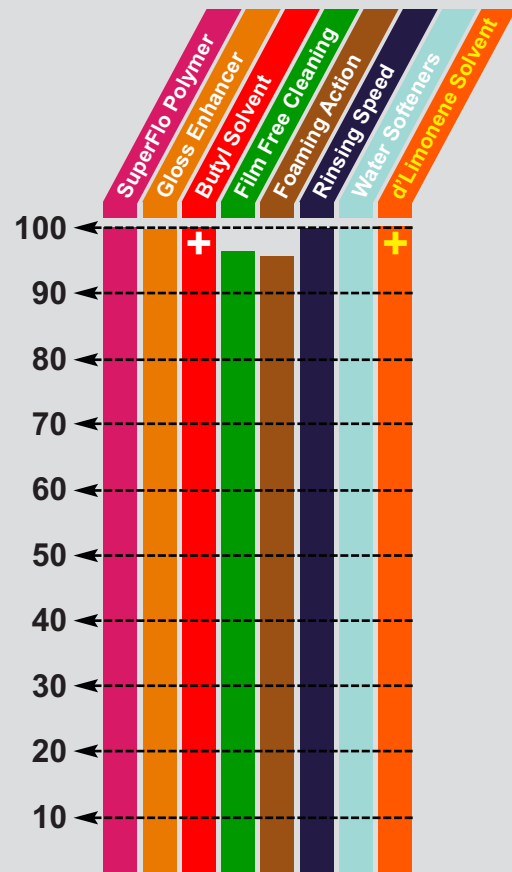

## HOUSE WASH

# Limonene

**55 GALLONS  
SALE \$149.00**

Citrus Solvent house wash for vinyl, aluminum and wood siding.

One drum pak of LIMONENE makes **55 GALLONS** of a Severe Duty Extract.

Contains a heavy concentration of butyl solvents, 'buffered' heavy duty builders, surfactants, 'quick rinse' agents and silicone based gloss enhancers.

Available Sizes:

55 Gallon Drum Pak	#LIM55	<del>\$164.00</del>
30 Gallon Drum Pak	#LIM30	\$ 97.50
5 Gallon Drum Pak	#LIM5	\$ 50.00

**SHIPPING INCLUDED**

To determine which product is best suited for you visit our website at [www.envirospec.com](http://www.envirospec.com)